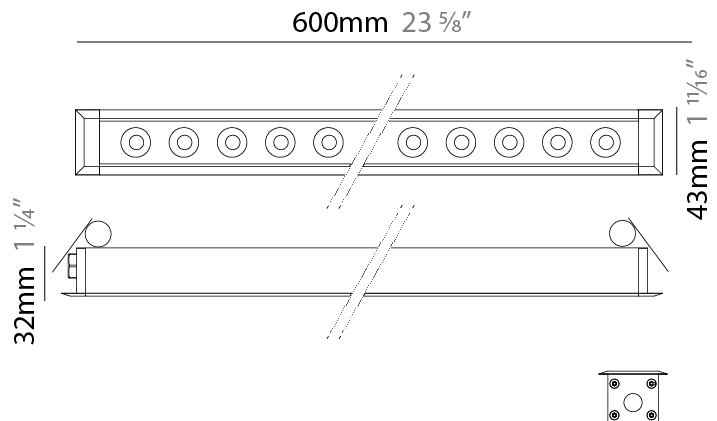

GENERAL

Series: Mini Corniche
Brand: Platek
Division: Exterior
Mounting Type: Recessed
Mounting Location: Ceiling
Subcategory: Downlight

PHYSICAL

Shape: Rectangle
Length (mm): 620
Length (in): 24 ³/₈
Width (mm): 43
Width (in): 1 ⁵/₈
Height (mm): 32
Height (in): 1 ¹/₄
Ceiling Thickness (mm): 2 - 13
Ceiling Thickness (in): 1/16 - 1/2
Light Distribution: Downlight
Weight (kg): 1.3
Weight (lbs): 2.8
Diffuser: Clear tempered glass
Gasket: Gore-Tex valve to prevent condensation
Fixture Finish: BLK / WHI / GRY / COR / ANT / BRZ
Fixture Material: Extruded Aluminum
Cut-out Measurements: 36mm / 1 7/16" x 610mm / 24"

ELECTRICAL

Lamp Type: LED
Total Output Wattage (W): 18.5 / 10.5 (Dif) / 11 (Asy)
Driver Included: No
Driver Location: Remote
Driver Type: Constant Voltage - 120 / 277Vac
Driver Class: Class 2
Input Voltage (V): 120 - 277
Output Voltage (V): 24
Upon Request: (Not included - see components [IP65 or higher enclosure to be supplied by others]) 0-10Vdc dimming / Phase dimming / Non-dimming 120/277Vac

LED

Number of LEDs: 18
Color Temperature (°K): 3000 / 4000
Max. Delivered Lumen (lm): 1500 / 1560
Nominal Lumen (lm): 2520 / 2610
CRI: >80 CRI
Lamp Life (hrs): 60000

OPTICAL

Optic°: 13 / 26 / 40 / ASY / DIF / ELL

RATINGS AND CERTIFICATIONS

Certified By: Certified for North American Standards
IP rating: IP65
IK Rating: IK07
Bug Rating: B2 U1 G0