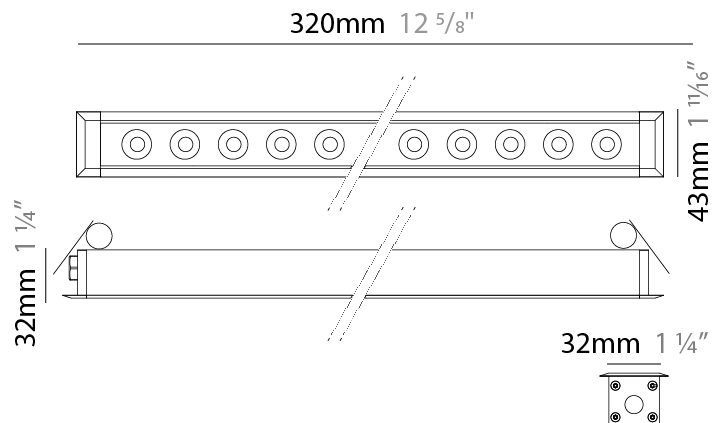

GENERAL

Series: Mini Corniche
Brand: Platek
Division: Exterior
Mounting Type: Recessed
Mounting Location: Ceiling
Subcategory: Downlight

PHYSICAL

Shape: Rectangle
Length (mm): 320
Length (in): 12 5/8
Width (mm): 43
Width (in): 1 7/8
Height (mm): 32
Height (in): 1 1/4
Ceiling Thickness (mm): 2 - 13
Ceiling Thickness (in): 1/16 - 1/2
Light Distribution: Downlight
Weight (kg): 0.8
Weight (lbs): 1.76
Diffuser: Clear tempered glass
Gasket: Gore-Tex valve to prevent condensation
Fixture Finish: BLK / WHI / GRY / COR / ANT / BRZ
Fixture Material: Extruded Aluminum
Cut-out Measurements: 36mm / 1 7/16" x 310mm / 12 3/16"

ELECTRICAL

Lamp Type: LED
Total Output Wattage (W): 9.5 / 5.5 / 6
Driver Included: No
Driver Location: Remote
Driver Type: Constant Voltage - 120 / 277Vac
Driver Class: Class 2
Input Voltage (V): 120 - 277
Output Voltage (V): 24
Upon Request: (Not included - see components [IP65 or higher enclosure to be supplied by others]) 0-10Vdc dimming / Phase dimming / Non-dimming 120/277Vac

LED

Number of LEDs: 9
Color Temperature (°K): 3000 / 4000
Max. Delivered Lumen (lm): 750 / 780
Nominal Lumen (lm): 1260 / 1305
CRI: >80 CRI
Lamp Life (hrs): 60000

OPTICAL

Optic°: 13 / 26 / 40 / ASY / DIF / ELL

RATINGS AND CERTIFICATIONS

Certified By: Certified for North American Standards
IP rating: IP65
IK Rating: IK07
Bug Rating: B1 U1 G0