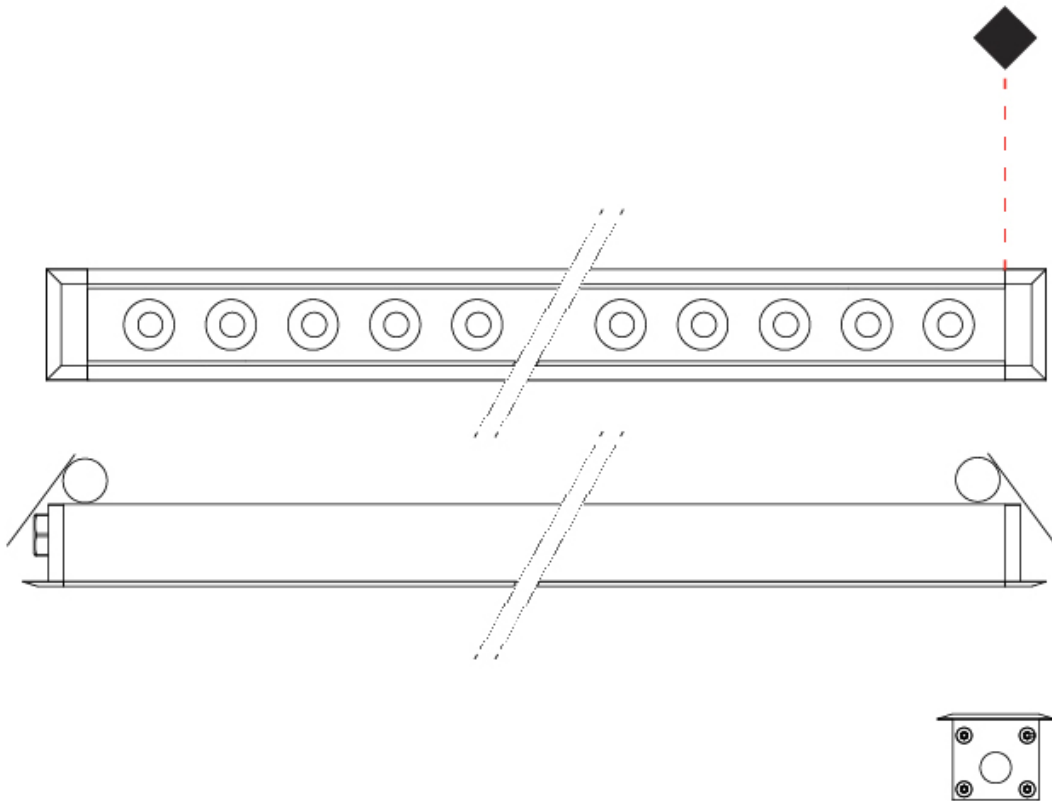

MINI CORNICHE RECESSED

E9Q106-

PROJECT	_____
TYPE	_____
SPECIFIER	_____
QUANTITY	_____
DATE	_____

E