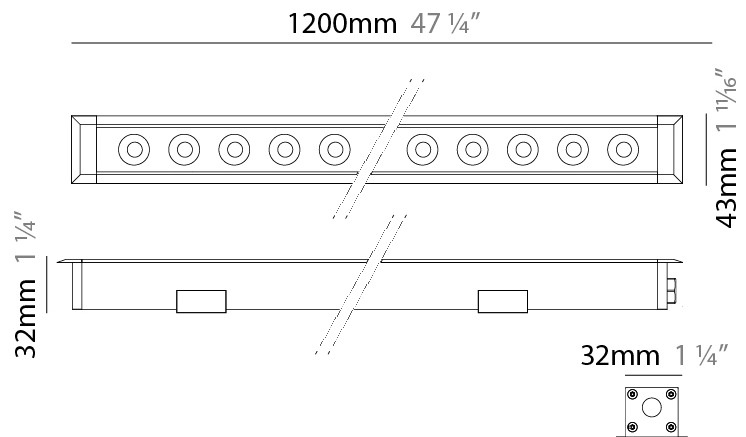

GENERAL

Series: Mini Corniche
Brand: Platek
Division: Exterior
Mounting Type: Recessed
Mounting Location: In-Ground
Subcategory: Walk Over

PHYSICAL

Shape: Rectangle
Length (mm): 1220
Length (in): 48 1/32
Width (mm): 43
Width (in): 1 5/8
Height (mm): 32
Height (in): 1 1/2
Light Distribution: Uplight
Screws: A4 stainless steel
Diffuser: Clear tempered glass
Gasket: Gore-Tex valve to prevent condensation
Fixture Finish: [BLK / WHI / GRY / COR / ANT / BRZ](#)
Fixture Material: Extruded Aluminum

ELECTRICAL

Lamp Type: LED
Input Wattage (W): 24 (Dif) / 26 (Asy) / 46
Total Output Wattage (W): 21 (Dif) / 22 (Asy) / 40
Driver Included: No
Driver Location: Remote
Driver Type: Constant voltage - 120 / 277Vac
Driver Class: Class 2
Input Voltage (V): 120 - 277
Output Voltage (V): 24
Upon Request: (Not included - see components [IP65 or higher enclosure to be supplied by others]) 0-10Vdc dimming / Phase dimming / Non-dimming 120/277Vac

LED

Number of LEDs: 36
Color Temperature (°K): [3000 / 4000](#)
Max. Delivered Lumen (lm): 3000 / 3120
Nominal Lumen (lm): 5040 / 5220
CRI: >80 CRI
Lamp Life (hrs): 60000

OPTICAL

Optic°: [13 / 26 / 40 / ASY / DIF / ELL](#) ; [RGBW 26 / 40 / ELL](#)

RATINGS AND CERTIFICATIONS

Certified By: Certified for North American Standards
IP rating: IP67
IK Rating: IK07
Bug Rating: B0 U5 G0

PROJECT
TYPE
SPECIFIER
QUANTITY
DATE